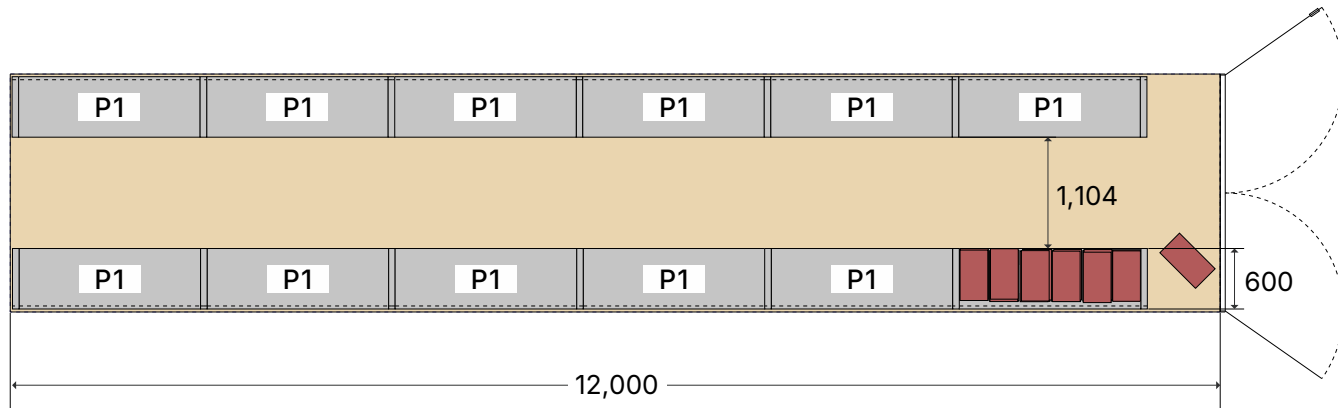

200 HIGH

500KG CAPACITY EACH LEVEL

Scale 1:75