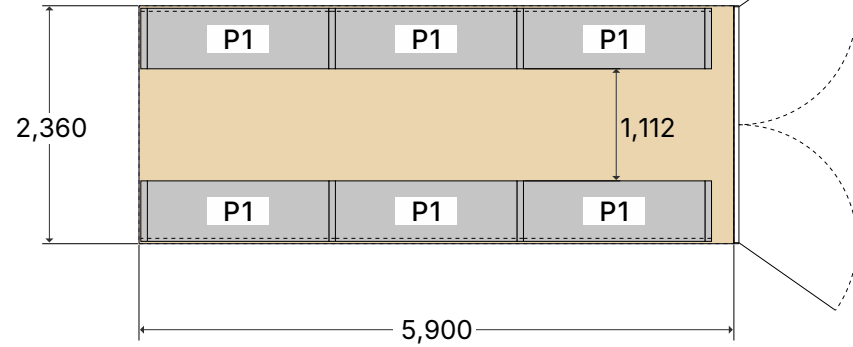

200 HIGH

500KG CAPACITY EACH LEVEL

Scale 1:75