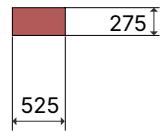

200 HIGH

500KG CAPACITY EACH LEVEL

Scale 1:75