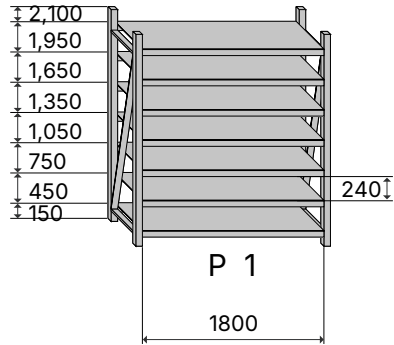

200 HIGH

500KG CAPACITY EACH LEVEL

Scale 1:75