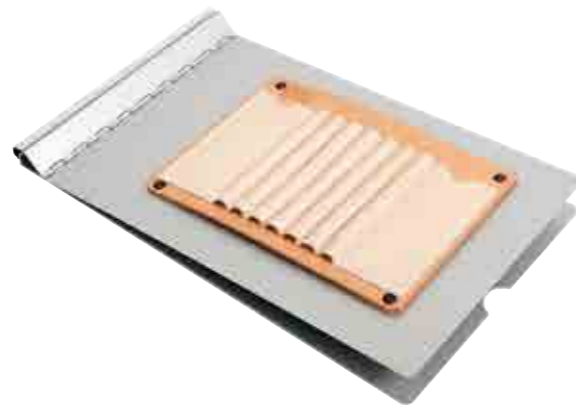

### Saunders Aluminium Clipboard A4 Top Opening Sheet Holder

Sheet Holder Clipboards have been around for a long time in one form or another. These sheet holders have a modern twist to better suit the handling of modern forms. Light and strong, the top folds clear back and around underneath - out of the way, making it easy to handle.

### Saunders Aluminium Clipboard A4 With Leather Attachment

Leather attachment riveted on, to store pencils and rulers. Open cover rests at a 140° angle to restrict visibility of confidential documents. Provides solid smooth writing surface. Spring-clamp mechanism securely holds 3/8" of paper. Accommodates vertical or horizontal forms. Designed for right- or left-handed use. HIPAA Product Solution.

### Saunders Aluminium A-Form Holder

The A-Holder is a versatile, efficient and easy-to-use storage clipboard form holder! It can be used by both right and left-handed people and will accommodate forms ruled in either portrait or landscape design. The writing plate folds under your desired number of copies to provide a hard smooth writing surface. The storage compartment below keeps your paperwork dry and protected.