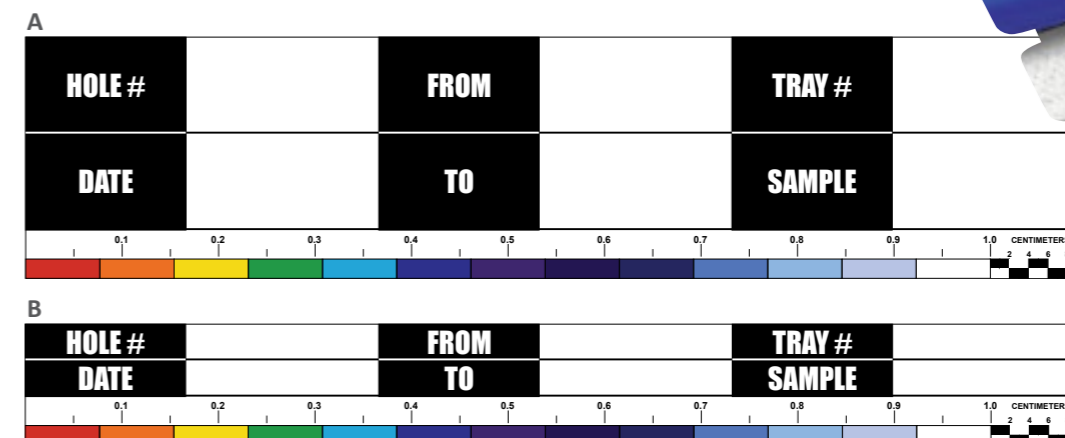

Core Tray Header Sheet

Record your drill hole details using photography, our laminated insert allow you to records hole details using white board markers and then just wipe off for the next tray. Use white board markers.

	SKU	DESCRIPTION	SIZE
A	1144-00600	Label Header Sheet	1100 x 250mm
B	1144-00600-CF	Core Flute Header Sheet	1100 x 125mm
	1160-00024	Whiteboard Marker Pack of 6	2mm nib
	1603-00268	Whiteboard Marker Eraser	One Size