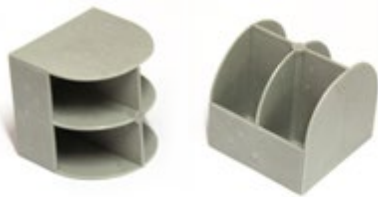

Core Tray Accessories

Core Tray Accessories

Polystyrene Cylinder

These are used to fill gaps between samples. Using marking pen to record missing meters. Cut to desired lengths. Each split cylinder consists of a pair of halves.

SKU
1124-00400

Core Block Wooden with/without Perma Tag

Our wooden core blocks have been designed to fit snugly into your core tray, the top side has a smooth surface allowing you to write hole details.

SKU	DESCRIPTION	SIZE
1124-00420	Core Block Wooden	B
1124-00425	Core Block Wooden	N
1124-00422	Core Block Wooden	H
1124-00427	Core Block Wooden	P
1124-00421	Core Block Wooden w/ Perma Tag	B
1124-00426	Core Block Wooden w/ Perma Tag	N
1124-00423	Core Block Wooden w/ Perma Tag	H
1124-00428	Core Block Wooden w/ Perma Tag	P

Core Tray Accessories

Recycled Plastic Core Blocks

Westernex new recycled core blocks are a great alternative to our original wooden style core block.

These new blocks are:

- Easy to write on.
- Weather resistant and long lasting.
- They sit firm within the channel.
- These blocks look great inside the tray - meaning your core photography will look better than ever.
- Available in all sizes – BQ, NQ, HQ and PQ to suit all tray sizes and in stock now.