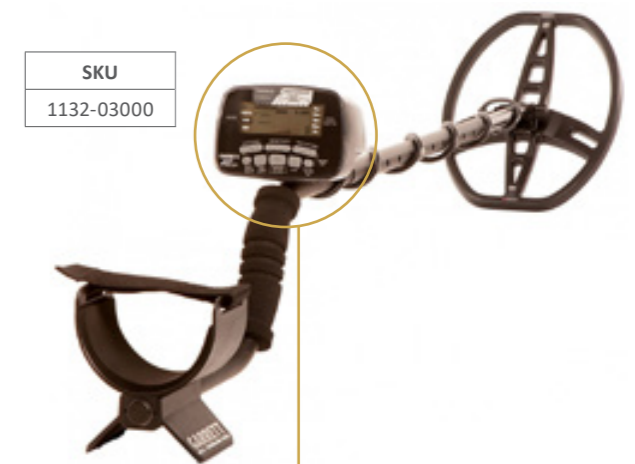

- Pro Mode Audio™: Proportional Audio and Tone Roll Audio™ features allow the user to hear characteristics of a target as they would in a True All-Metal Mode.
- High-Res Iron Discrimination™: Use touch-pads to set iron discrimination in one of 40 levels for precise ability to separate good targets from trash.
- Digital Target ID: 0 to 99 Target ID scale offers increased ability to distinguish one target's conductivity from another.
- Iron Audio™: Allows the user to hear discriminated iron and to alter the detector's mid-tone signal's range
- Fast Recovery Speed: Allows greater ability to pick out good targets amongst trash.
- All Terrain Versatility: Weatherproof housing designed for dusty, humid or wet environments; unit can be submerged to a maximum 10-foot depth.
- 15 kHz frequency: improved detection of small targets, gold nuggets, jewellery.
- Ground Balance: automatic and manually adjustable for improved performance.
- Graphic Target Analyzer™ (GTA): identifies target's conductivity.
- Continuous Coin Depth Indicator: to determine target depth.
- Battery Condition Indicator: shows battery life continually.

Included:

- AT Pro International detector
- 8.5" x 11" PROformance™ DD submersible search-coil
- Master Sound Headphones with watertight connector

Garrett Edge Digger

This unique trowel shaped digger has a serrated edge for improve digging capabilities. Rugged and reliable, this digger will help expose your treasure targets quickly. Ideal for use in forests, streams, fields and beaches.

- Made from Strong Carbon Steel
- Serrated edge blade is rugged enough to chop through small roots
- Trowel shape perfect for digging in all ground types
- Non slip blade guard
- Comfortable handle grip
- Handy pouch with belt loop for easy carry