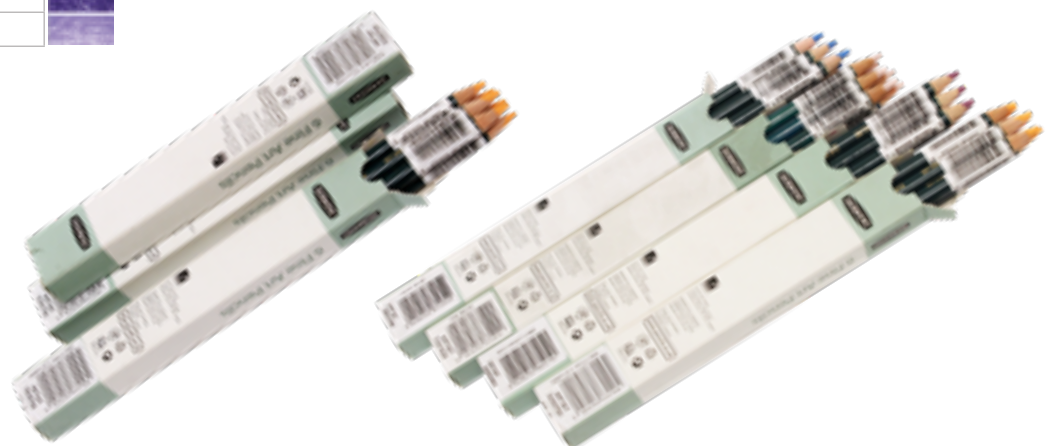

SKU	COLOUR
1603-15200	Bronze
1603-15300	Sepia
1603-15310	Felt Grey
1603-15400	Burnt Umber
1603-15500	Vandyke Brown
1603-15600	Raw Umber
1603-15700	Brown Ochre
1603-15710	Light Ochre
1603-15720	Yellow Ochre
1603-15800	Raw Sienna
1603-15900	Golden Brown
1603-16000	Burnt Yellow Ochre
1603-16100	Copper Beech
1603-16200	Burnt Sienna
1603-16300	Venetian Red
1603-16400	Terracotta
1603-16410	Sunset Gold
1603-16420	Autumn Leaf
1603-16430	Rust
1603-16440	Light Rust
1603-16450	Mahogany
1603-16460	Burnt Rose
1603-16470	Mars Violet
1603-16480	Taupe
1603-16490	Bistre
1603-16500	Burnt Carmine
1603-16600	Chocolate
1603-16610	Mars Black
1603-16700	Ivory Black
1603-16800	Blue Grey
1603-16900	Gunmetal
1603-16910	Storm Grey
1603-17000	French Grey
1603-17100	Silver Grey
1603-17110	Fell Mist
1603-17200	Chinese White